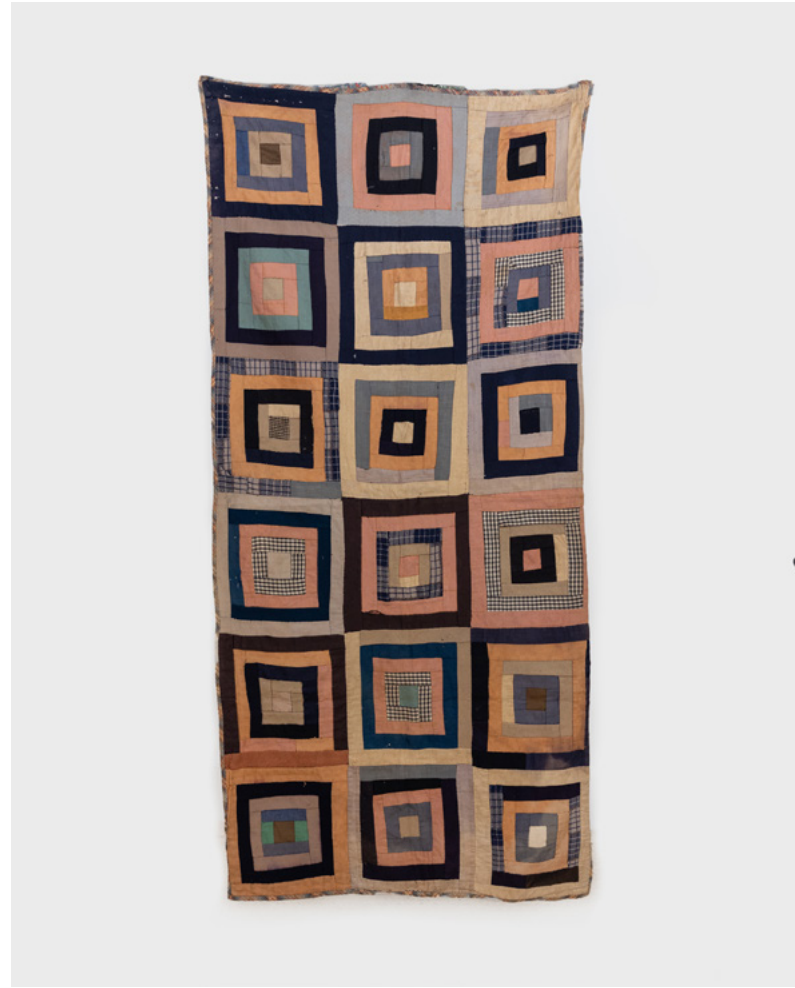

VINTAGE PITCHERS ©

PARASOL PENDANT SHADE ©

CHECK PILLOW WITH RUFFLE EDGE

VINTAGE TEXTILES   
ATHENA SIDE TABLE  
LOUIS SOFA

TALA MUSE LANTERN @

LIBECO BELGIAN LINEN TOWEL @

VINTAGE CHARCOAL PORTRAIT @

TIGER MAPLE CANDLE STAND @