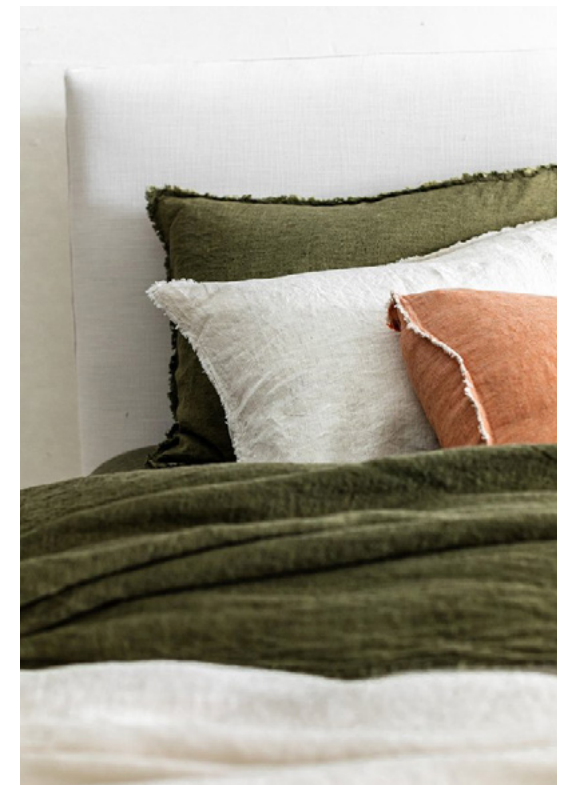

HALE MERCANTILE