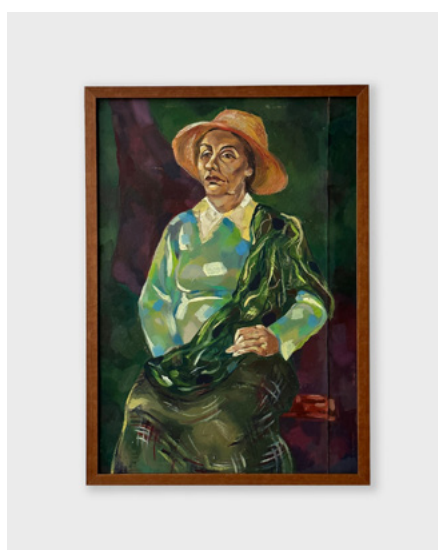

In a pinch? Our quickship program places emphasis on pieces that are in-stock and ready to ship in six weeks or less.

VINTAGE CHECK PILLOW [Q](#)

MEXICAN CLAY LAMP [Q](#)

ANTIQUE OIL PAINTING [Q](#)

TIERED WALL SHADES [Q](#)

MID-CENTURY CHAIRS [Q](#)

BELGIAN PEDESTAL TABLE [Q](#)

FISH DECOUPAGE CHEST [Q](#)

INDIGO PLAID PILLOW [Q](#)

VINTAGE OIL PORTRAIT [Q](#)

PINSTRIPED PILLOW [Q](#)

VINTAGE WICKER CHAIRS [Q](#)

PETITE TURKISH RUGS [Q](#)