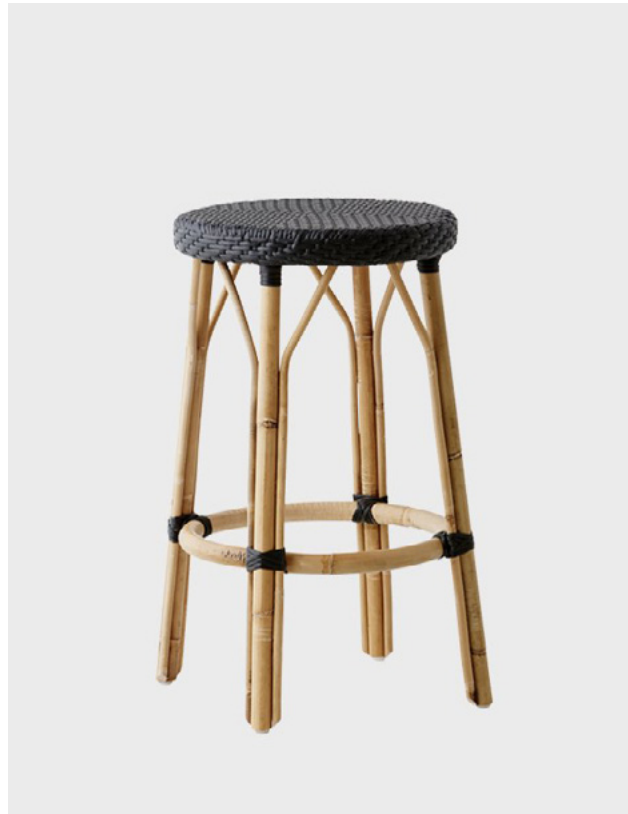

SIMONE COUNTER STOOL