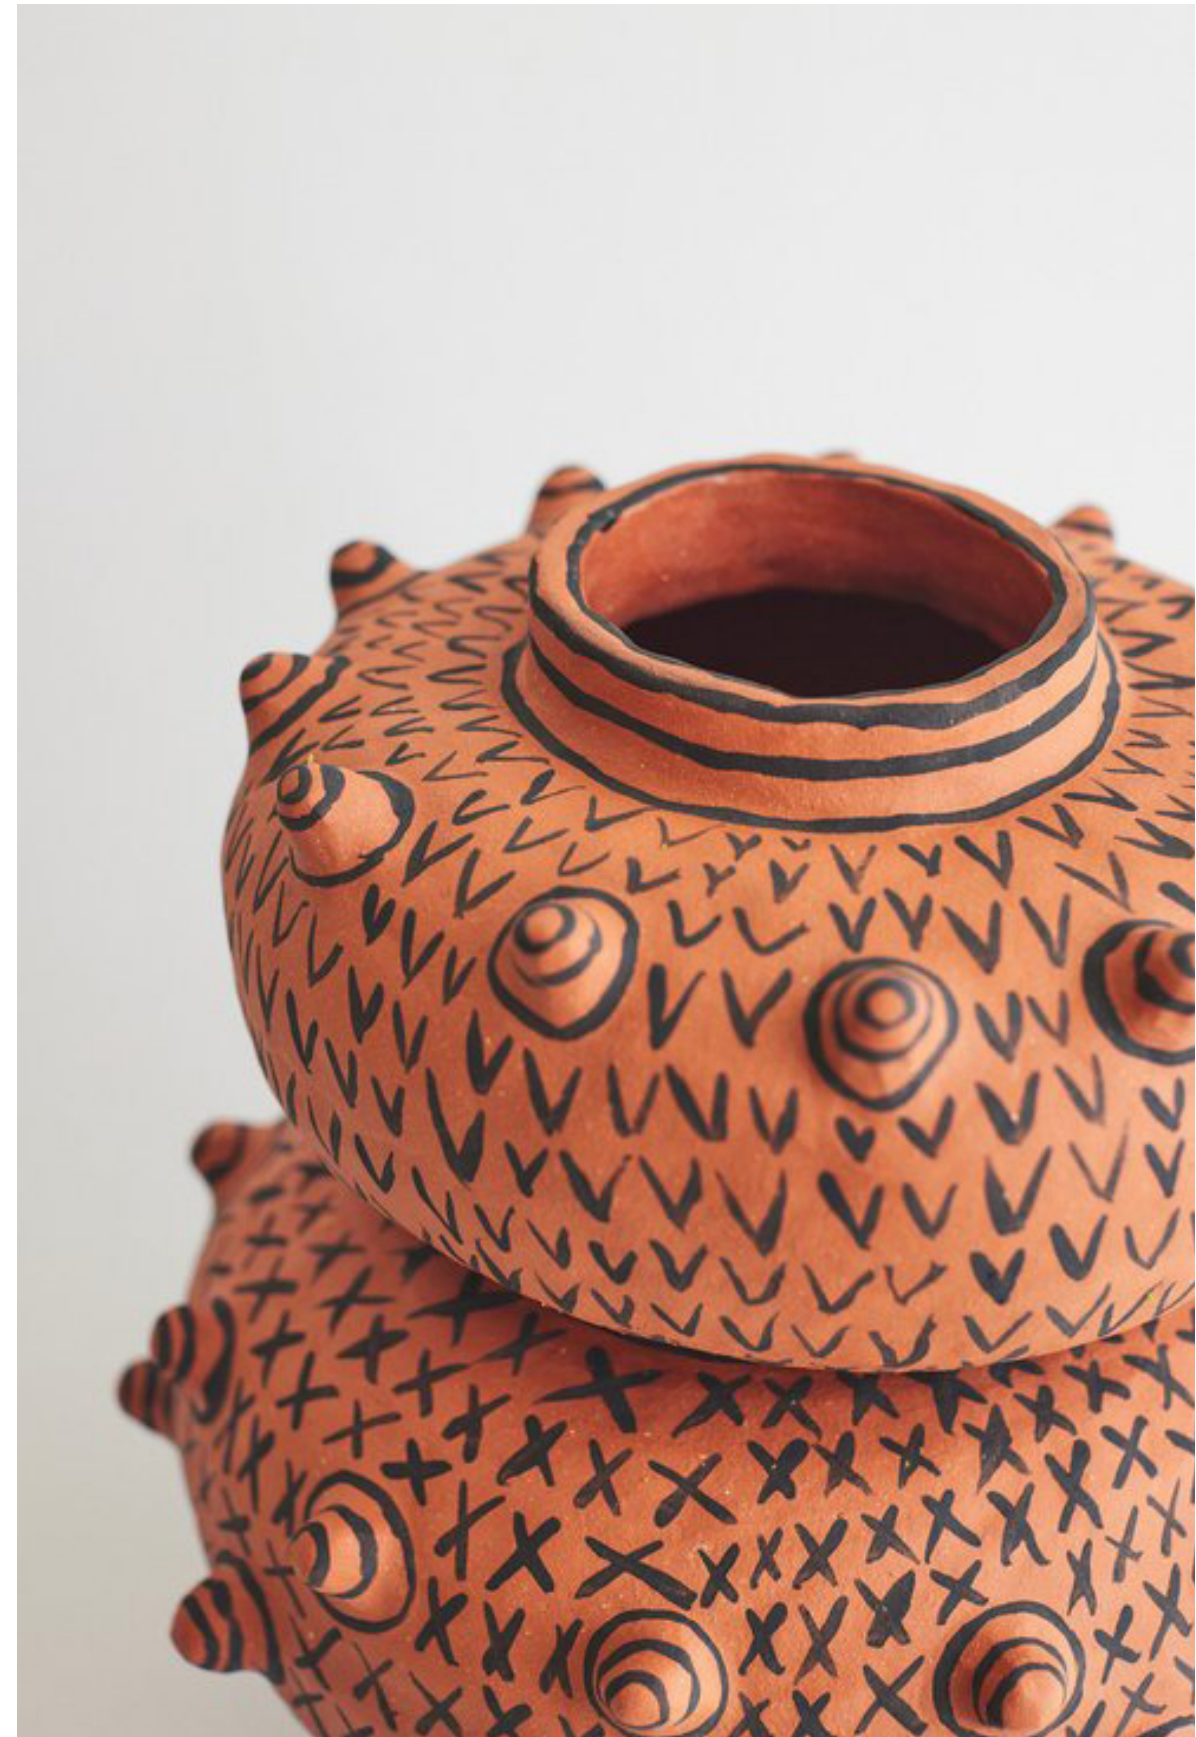

TERRACOTTA VESSEL BY PEARCE WILLIAMS ©