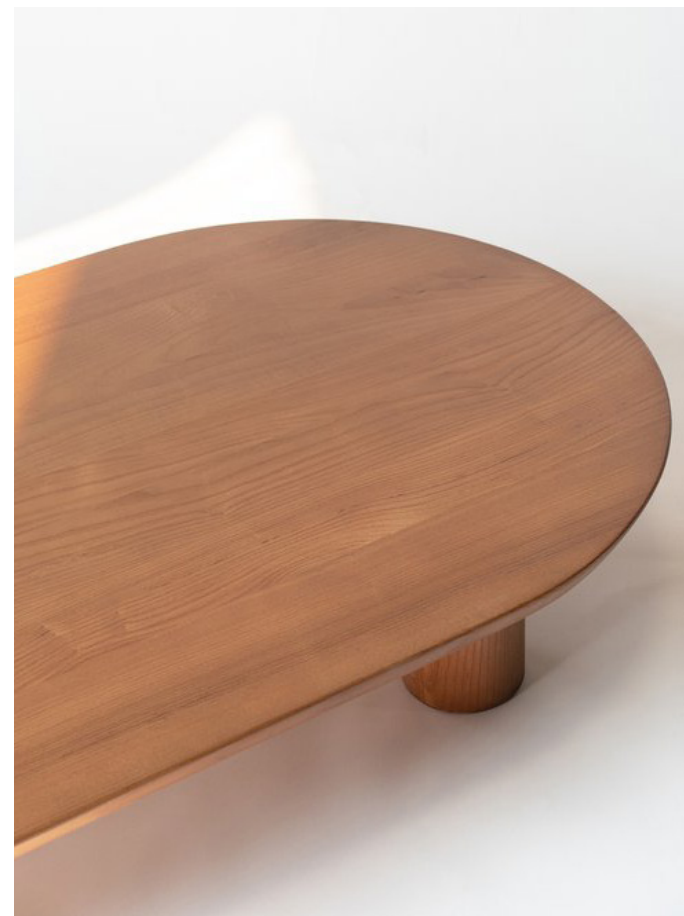

- MONTAUK CHAIR
- VINTAGE STRIPED LAMP @
- OVIE COFFEE TABLE
- PETITE TURKISH RUGS @