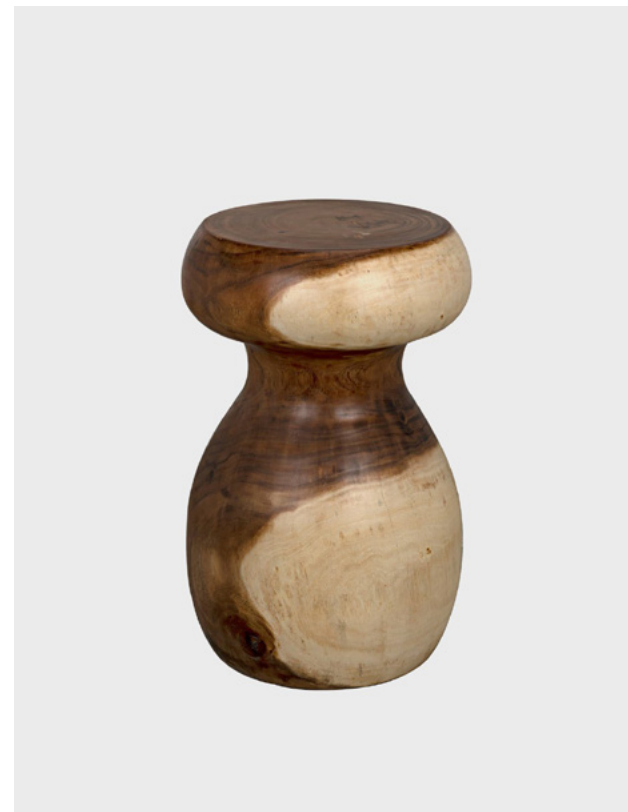

Making a home wherever it goes, this uniquely versatile table is perfect for those looking to make a statement.

STANDARD DIMENSIONS: 66" D X 39" H

- MONTAUK CHAIR
- VINTAGE STRIPED LAMP @
- OVIE COFFEE TABLE
- PETITE TURKISH RUGS @

## Doris Side Table

Simple in form, the Doris table is effortlessly cool. Oversized peg legs rise above a thin table top to catch each other in beautiful joinery.

Scaled for use as the ideal companion to a deep sofa, this piece can also be customized as a coffee table.

STANDARD DIMENSIONS: 28"L X 28"W X 21"H

SIMONE COUNTER STOOL

SAMSON STOOL

CAROB COUNTER STOOL

CHARLES COUNTER STOOL

MOON STOOL

DANZA STOOL

# Apheleia Side Table with Drawer

A utilitarian take on our beloved Apheleia Side Table, this humble table is perfect in its simplicity. Scaled as the ideal landing place for table lamps and your latest reading materials, its proportions lend it flexibility as both a nightstand and an end table, making it a true heirloom piece worthy of your most favorite space.