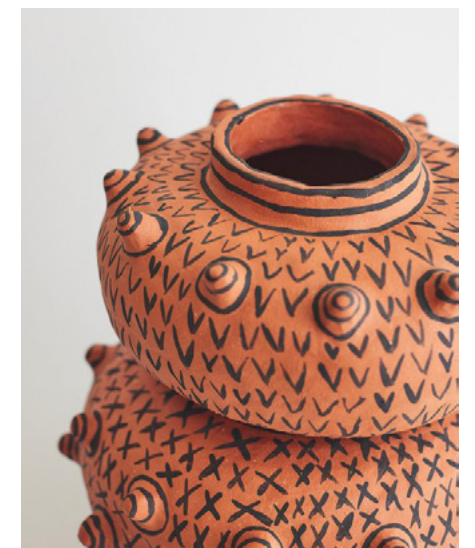

TERRACOTTA VESSEL