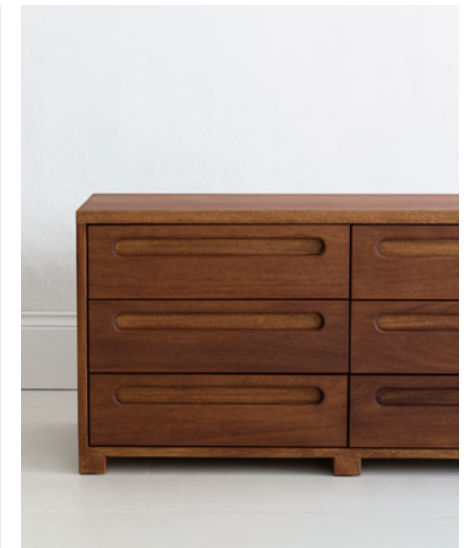

THEMIS DRESSER